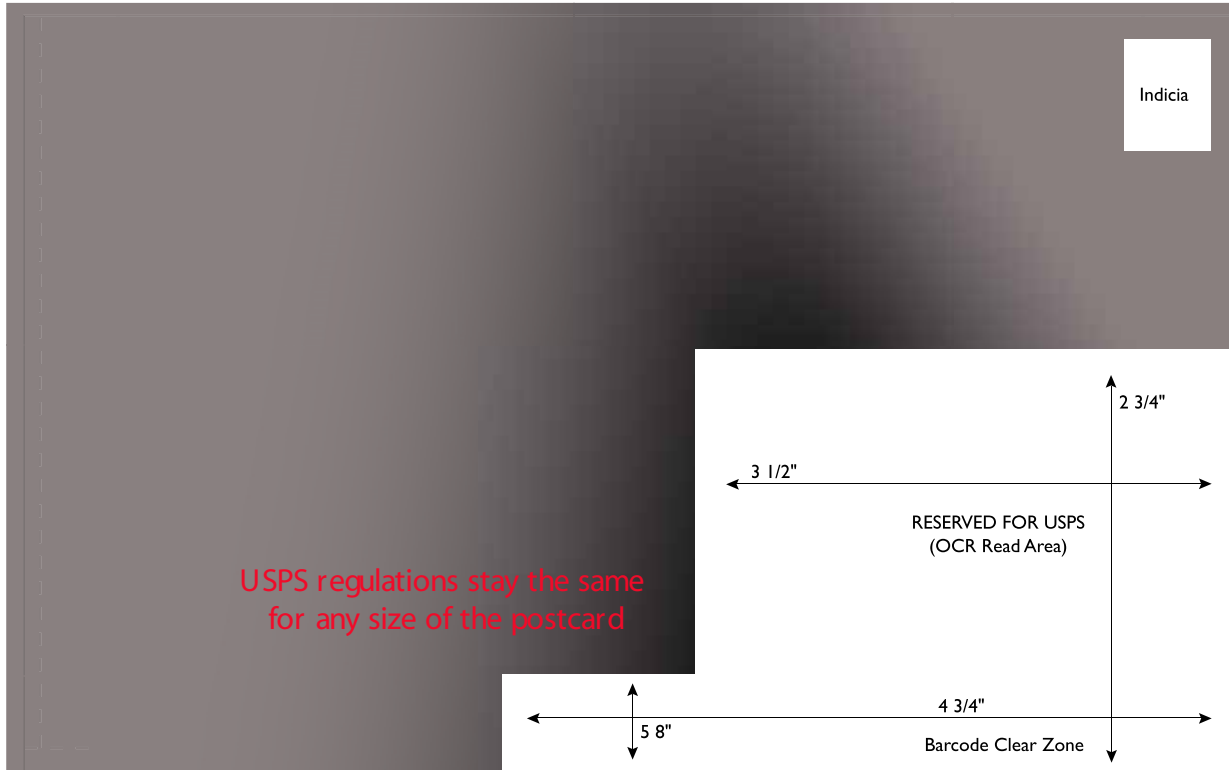

USPS Regulations

- The OCR area is reserved for the USPS. This area is for scanning the mailing information.
● Margin requirements are: 3 1/2" W , 2 3/4" H.
This space **MUST** stay white and can not include any design, photography or color.
- The Barcode Clear Zone is reserved for the USPS. This area is for scanning the barcode information.
● Margin requirements are: 4 3/4" W , 5/8" H.
This space **MUST** stay white and can not include any design, photography or color.